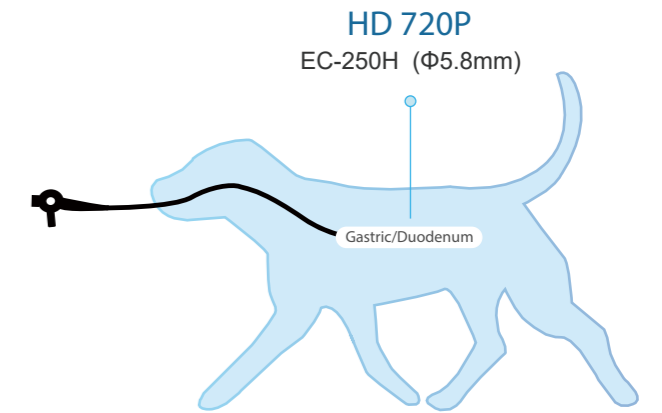

Small Animal Application

EC-250H with its special water/air nozzle and big working channel, ideal for small animal gastroscopy.