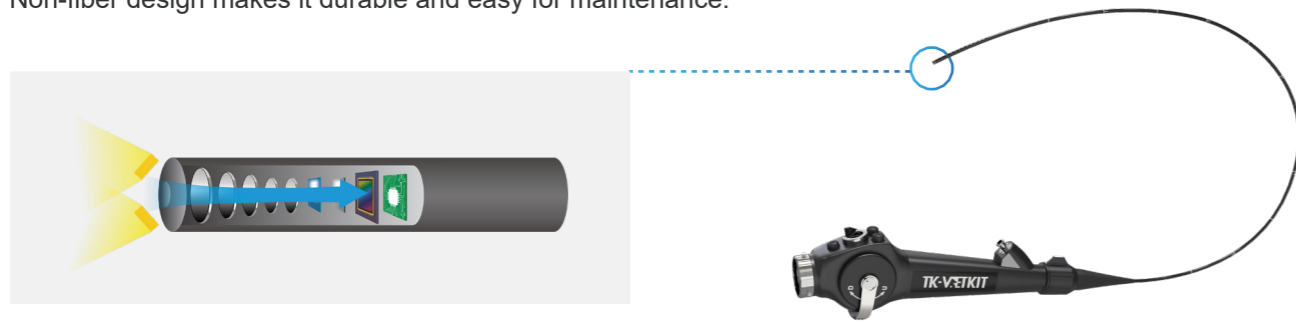

## CMOS+LED Technology

Non-fiber design makes it durable and easy for maintenance.