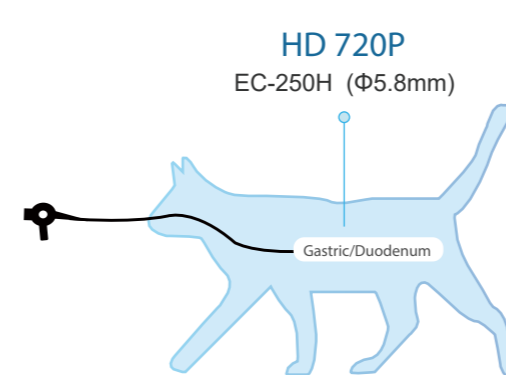

Small Animal Application

EC-250H with its special water/air nozzle and big working channel, ideal for small animal gastroscopy.